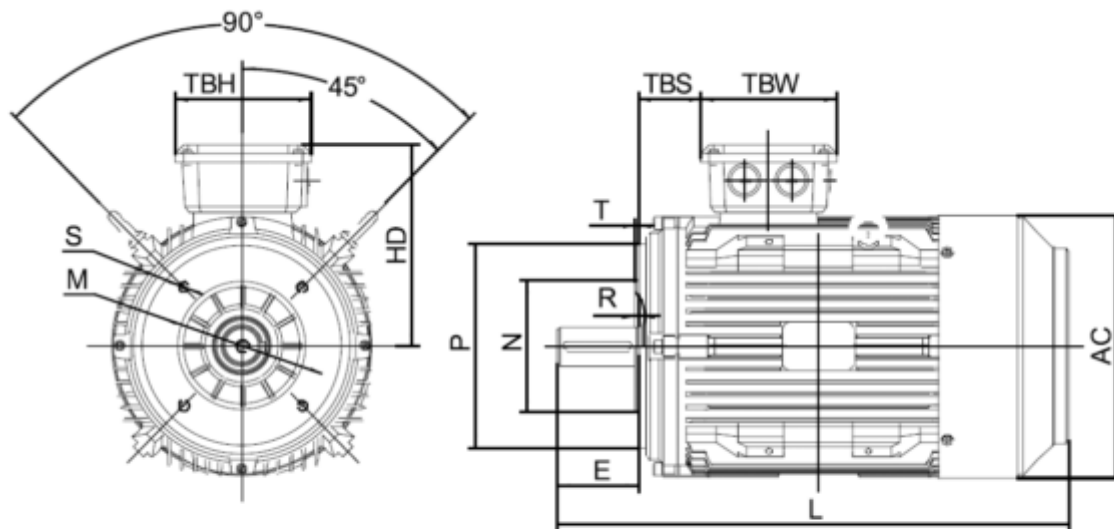

Data Sheet

Article number: 2502015022501

Description: Kleedrive T2C 132M2-2 15kW 2800 rpm
3x400/690V 50HZ IP55 B14 Eff=90,3%

Measures

AA = 263	K = Ø12	TBW = 134
AC = Ø259	L = 5005	
AD = 332	M = 165	
D = Ø38	N = 130	
E = 80	P = 200	
F = 10	S = 3.5	
G = 33	TBH = 134	
HD = 200	TBS = 61.5	