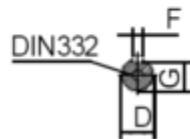

Data Sheet

Article number: 2502015022501

Description: Kleedrive T2C 132M2-2 15kW 2800 rpm
3x400/690V 50HZ IP55 B14 Eff=90,3%

Measures

AA = 263	K = Ø12	TBW = 134
AC = Ø259	L = 5005	
AD = 332	M = 165	
D = Ø38	N = 130	
E = 80	P = 200	
F = 10	S = 3.5	
G = 33	TBH = 134	
HD = 200	TBS = 61.5	